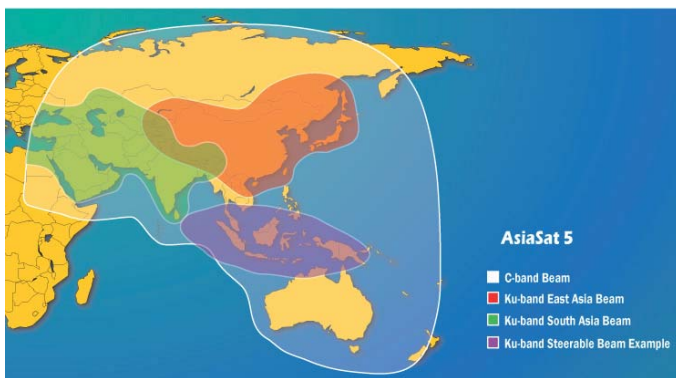

Asiasat 5

@ 100.5° East - C-Band

Your multicultural connection between Asia and the rest of the world reaching hundreds of millions of television households

Reaches a community of:

- 53 countries covered spanning the Middle East, South Asia, South-East Asia, China, North Asia, Australasia, New Zealand and the Pacific Islands
- A potential audience over the region of 894M TV homes, 370+M cable Subs

On this satellite, Globecast offers:

- Uplink from Amman with extensive coverage of the whole Asia, the Middle East and Australasia offering excellent connectivity between the regions
- The most established European and Middle Eastern key content neighborhood over Asia
- High penetration of households thanks to guaranteed access to all major Pay-TV platforms in Asia
- Assistance in securing carriage on Cable, DTH and IPTV networks in relevant markets

Carries a prime and diverse neighborhood:

- 132 channels
- International programming: APTN, Fox, Beins Sports, Euronews, Bloomberg, the Arabic GAB bouquet, Rai, RTR Planeta, France 24, Luxe TV, RTP, TVE, etc.
- Regional programming including: RTB 4, Ray TV, Living India News, Macau Satellite TV, China Satellite TV, Kungfu satellite TV, Kazakh TV, Qatar Tv, Dubai TV, Al Arabiya News, Iqraa