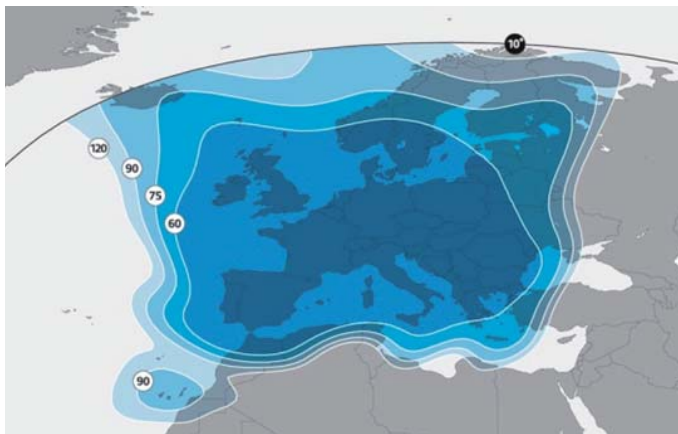

Astra 19.2

@ 19.2° East - Ku-Band

A premier location in Europe for major Pay-TV and Free-to-air broadcasters

Reaches a large community:

- Powerful coverage of Europe and North Africa across 35 countries reaching 116 million households
- 63% of all European TV homes receive from 19.2°E: 46 million DTH homes (50% of all DTH HH in Europe), 49 million cable homes (72% of all Cable HH in Europe) and 21 million IPTV homes (77% of all IPTV HH in Europe)
- Astra 19,2° also serves 59 million HDTV homes in Europe: 66% of all, excluding terrestrial reception
- 14 premium Pay-TV packages

On this satellite, Globecast offers:

- 3 DTH platforms operated from Paris in DVB-S and DVB-S2, broadcasting prime and diverse programs
- Encryption systems compatible with the leading Pay TV packages at 19.2° E in particular CANALSAT, Orange, TNTSAT, SFR and Numéricable*
- Easy access for your audience, with receiving antennas as small as 60cm

Carries a prime and diverse neighborhood:

- Your key to the home of leading broadcasters, as well as major European DTH and cable operators
- 918 TV amongst which:
 - 594 Pay TV
 - 324 Free-To-Air
 - 257 in HD