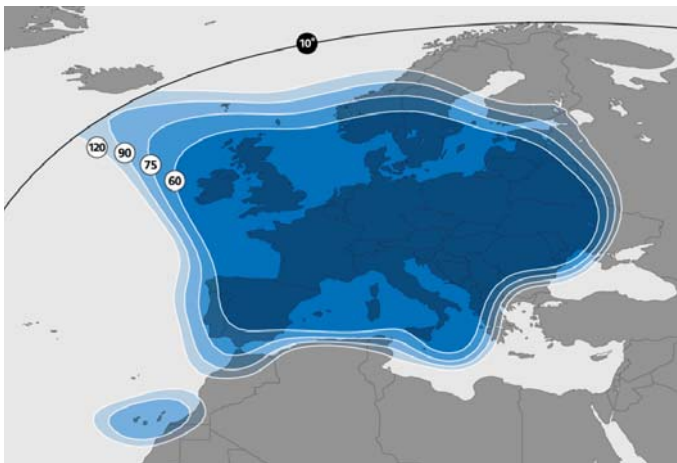

ASTRA 2G

@ 28.2° East - Ku-Band

Are you looking to launch a channel on Sky? Look no further. Globecast is your ideal partner, from consultative services to uplink and capacity!

Reaches a large community of: