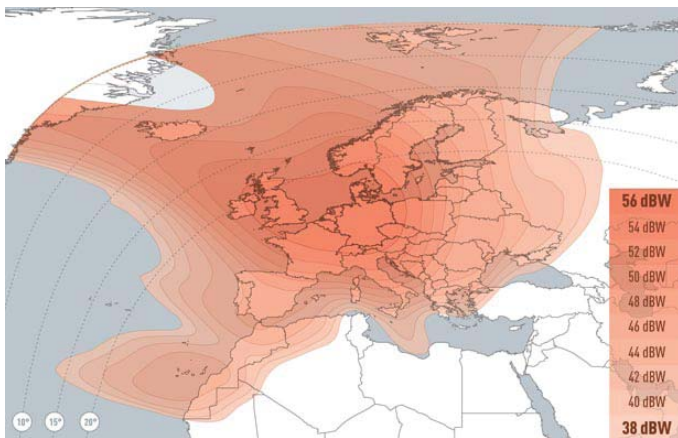

EUTELSAT 28A

@ 28.5° East - Ku-Band

Are you looking to launch a channel on Sky? Look no further. Globecast is your ideal partner, from consultative services to uplink and capacity!

Reaches a large community of:

Co-located with ASTRA 2F@28.2° E

- Potential of 29M TV homes in the UK and Ireland amongst which :
 - 10+ million subscribers with Sky Pay-TV packages
 - 2.5 million Freesat viewers
 - 4 million potential cable and DTT homes