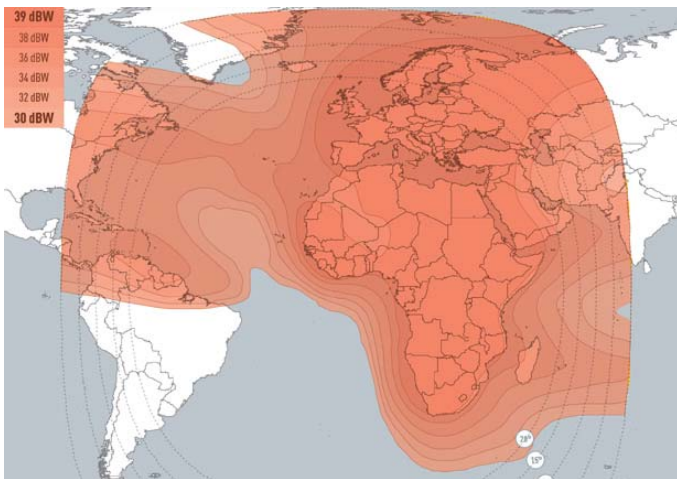

EUTELSAT 5 West A

@ 5° West - C-Band

A major bridge between Africa and Europe, with impressive coverage of francophone TV communities and a footprint that spans four continents

Reaches a community of:

- A potential of 110 million TV households in Africa
- Numerous cable, MMDS and IPTV headends
- International services such as CFI and AFNEX providing live and non-live content to almost all the African broadcasters
- African broadcasters delivering their national or international signals from Morocco, Libya, Senegal, Kenya, Niger, Benin, Cameroon, Gabon, Congo, etc.

On this satellite, Globecast offers:

- Especially suited in order to reach the African TV market with a community of major regional and international programs
- The possibility to enrich the programming of local African broadcasters with their preferred satellite
- The leading satellite broadcasting African content received by cable, MMDS and growing IPTV operators in Europe and Africa
- Unequalled coverage of the French-speaking world, from France to francophone Africa, Canada, the Indian Ocean and Caribbean
- The ability to be received in Europe and the Middle East as well as the Eastern United States and South America, with receiving antennas from 1.80m