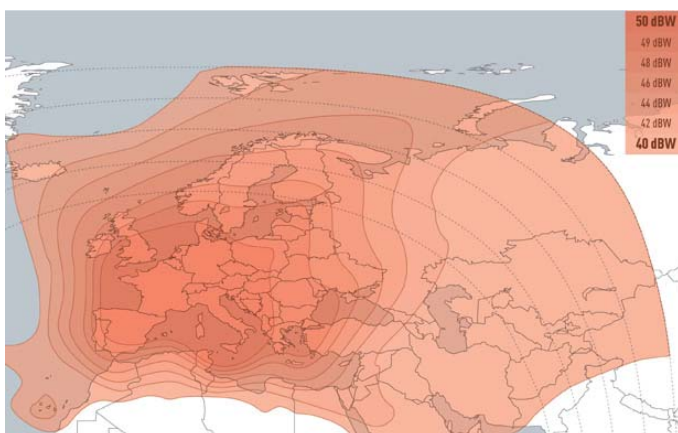

# EUTELSAT 9B

@ 9° East - Ku-Band

Gain access to the fastest growing broadcast neighborhood and Globecast's largest HD platform in Europe

Reaches a large community of:

- 5 million established homes via DTH (1,3M) and cable (3,7M)
- 4 European Pay-TV packages
- EUTELSAT HOT BIRD 13's potential of 138+ million homes @13°E
- 38 countries covered over large Europe and MENA

On this satellite, Globecast offers:

- Powerful coverage over Europe, North Africa and the Middle East with receiving antennas as small as 60cm
- A choice position for HD TV, with a DTH HD DVB-S2 platform, operated from Paris
- Two DTH DVB-S platforms operated from Paris and London broadcasting a variety of major programs
- Content distribution to an increasing number of homes and cable headends
- A valuable location adjacent to EUTELSAT HOT BIRD 13's prime position @ 13°E, for receiving antennas equipped with a dual-feed LNB
- Attractive prices for the development of HD and ethnic channels