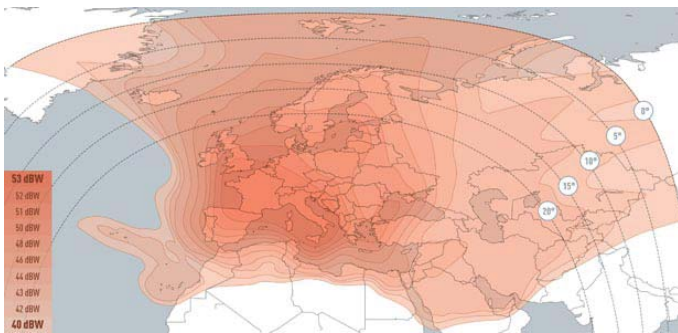

# EUTELSAT HOT BIRD 13

@ 13° East - Ku-Band

The largest broadcast neighborhood in the world, reaching more than 138 million homes in Europe, Northern Africa and the Middle East

## Reaches a large community:

- Privileged coverage of 38 countries across all of Europe, North Africa and the Middle East
- 138+ million homes in Western and Eastern Europe, North Africa and Middle East
  - 63 million households via cable (45%)
  - 66 million households via DTH/SMATV (48%)
  - 9 million households via IPTV
- Over 2 million hotels rooms
- 13 Pay-TV Packages