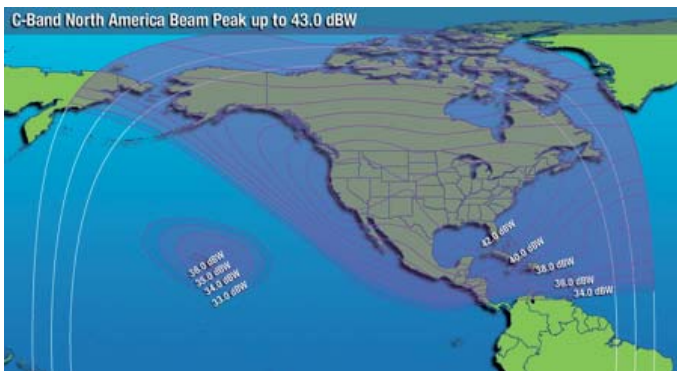

# Galaxy 23

@ 121° West - C-Band

A smart choice to reach cable headends across the United States, with additional coverage of Canada, Central America and the Caribbean

Reaches a large community of:

- 4500+ existing cable headends
- 66 million cable subscribers representing a reach of 90% of cable audience

On this satellite, Globecast offers:

- Uplink from Los Angeles to a prime American cable arc location to ensure maximum pickup of your channel by a potential of 66 million cable homes
- Connection with an existing neighborhood of attractive tier anchor tenants and broadcasters
- Reception by top cable operators and MSOs such as Comcast, Time Warner and Cox
- Links to and from studios, venues, post facilities and broadcasters throughout Los Angeles and the world