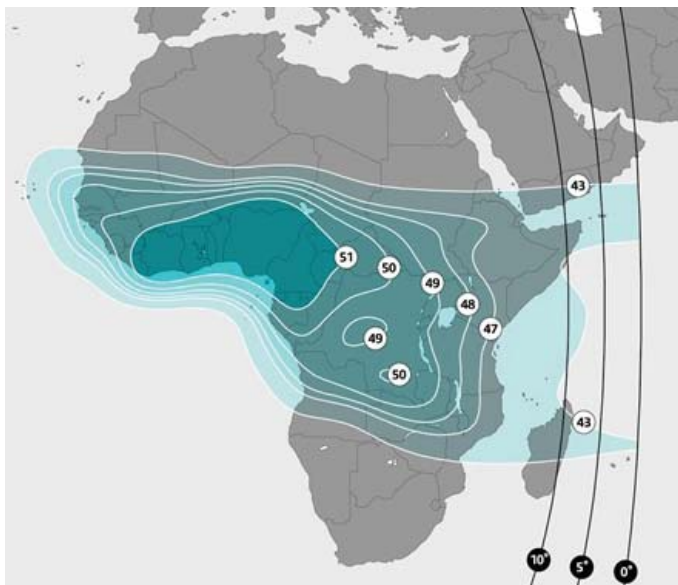

# SES-4

@ 22° West - Ku-Band

Access to Western and Central Africa and benefit from Globecast's experience in the booming African market

Reaches a community of:

- 20+ countries covered and a potential of 20+ million TV households
- Access to 500+ premium hotels in Western Africa
- Presence of CanalSat Afrique Pay-TV- Package and TNT SAT Africa
- Maximum optimized viewership when bundled with the complementary FTA community on SES-5

On this satellite, Globecast offers:

- A DTH MPEG2 DVB-S platform managed from Paris offering access to CanalSat Africa and TNT SAT Africa communities\*
- The chance to increase your audience growth in Africa on this dynamic market at a premium orbital position
- Easy access for your audience, with receiving antennas as small as 65 cm

Carries a prime and diverse neighborhood:

- 230+ radios and channels
- A mix of French international and leading African channels with entertainment, music, news and sports

Customer References:

\* Subject to agreement reached between The Pay TV package and the broadcaster