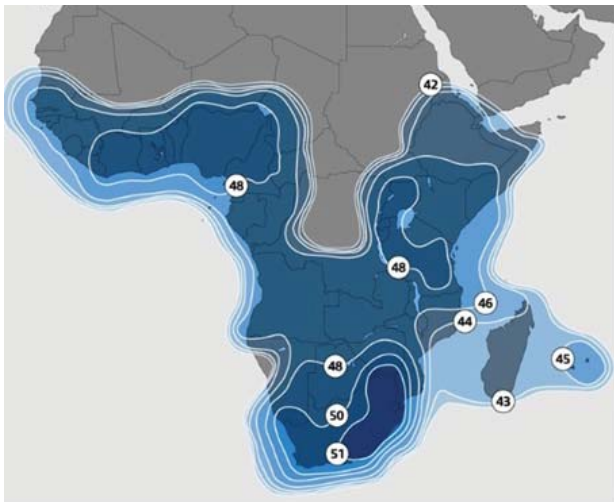

SES-5

@ 5° East - Ku-Band

The most powerful Sub-Saharan satellite in Ku-band – a fast growing neighborhood in a diverse and dynamic emerging TV market!

Reaches a community of:

- A potential of 53 million TV households with an estimated 20 million increase until 2020
- About 50 countries covered and a growing demand for TV content by satellite
- Existing and growing Free-to-air, cable, DTT and MMDS audiences
- Home of new Pay-TV packages as Zuku, StarSat and Openview HD
- A growing community of Free-to-Air channels

On this satellite, Globecast offers:

- All means to get your program to SES-5
- One-hop delivery from Europe to the entire Sub-Saharan African region with 2 DTH DVB-S platforms managed from Paris
- Assistance to build your own Pay-TV network or to integrate existing Pay-TV packages*
- Receiving antennas as small as 60cm to 90cm depending on the area

Carries a diverse neighborhood:

- 250+ TV channels with 26 in HD and 102 radios with prime regional, pan-African and international programming
- Diverse content from major broadcasters in multiple languages – everything from news and sports to cultural, educational and religious programming