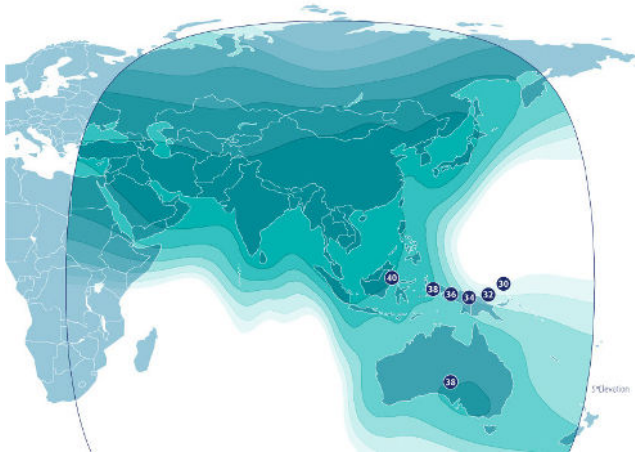

ASIASAT 5

@ 100.5° East -C-Band

Your multicultural connection between Asia and the rest of the world reaching hundreds of millions of television households

Reach:

- 53 countries covered spanning the Middle East, South Asia, South-East Asia, China, North Asia, Australasia, New Zealand and the Pacific Islands
- A potential audience over the region of 894M TV homes, 370+M cable Subs

Globecast offers:

- Uplink from Amman with extensive coverage of the whole Asia, the Middle East and Australasia offering excellent connectivity between the regions
- The most established European and Middle Eastern key content neighborhood over Asia
- High penetration of households thanks to guaranteed access to all major Pay-TV platforms in Asia
- Assistance in securing carriage on Cable, DTH and IPTV networks in relevant markets

Superior and diverse neighborhood:

- 132 channels
- International programming: APTN, Fox, Beins Sports, Euronews, Bloomberg, the Arabic GAB bouquet, Rai, RTR Planeta, France 24, Luxe TV, RTP, TVE, etc.
- Regional programming including: RTB 4, Ray TV, Living India News, Macau Satellite TV, China Satellite TV, Kungfu satellite TV, Kazakh TV, Qatar Tv, Dubai TV, Al Arabiya News, Iqraa etc.