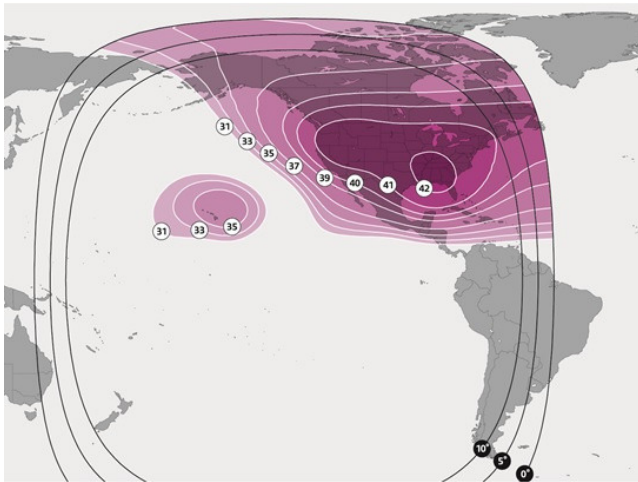

SES-1

@ 101°W - C-Band

A superior High Definition location over North and Central America

Reach:

- Comprehensive coverage of the US, Canada, Mexico and the Caribbean
- Prime location for HD services for Tier 1 cable programmers
- 100% penetrated in all DTH, Cable, DTT, and IPTV platforms in the United States
- Potential reach to every cable, satellite, telco and OTT platform in the US, Canada and Mexico

Superior and diverse neighborhood:

- 250+ channels
- 70+ in HD encrypted or Free-To-Air
- Featuring broad assortment of top tier programming networks as: Lifetime, Viacom, Hallmark, E!, NBC, Discovery, Showtime, Scripps, Univision, MTV, Nick Jr, CNBC, Travel Channel, BBC America, E!, Syfy, Comedy Central, the Movie Channel, QVC