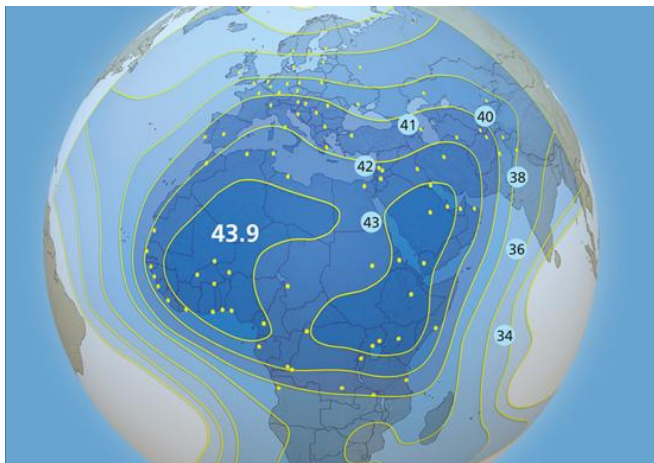

# ARABSAT-5C

@ 20° East -C-Band

A new growing attractive position over Africa

## Reach:

- Covers Africa, including Madagascar, Reunion Island, Middle East and Central Asia
- Ideal for distribution and contribution
- Key emerging market in Africa
- Receiving antennas from 1.8m

## Globecast offers:

- Unrivalled expertise as the largest service provider of satellite platforms
- Globecast operates 15 channels on a platform uplinked from Amman, Jordan
- Extensive fiber network
- A range of media management solutions including playout, channel localization, creative services, preparation, VOD packaging etc.

## Superior and diverse neighborhood:

- 110+ prime TV and radio channels representing Middle Eastern and African countries
- With the GAB/ASBU, Qatari, Sudanese channels, Saudi 2, 2M Monde, ESTV, Qur'an Hidayah, etc.