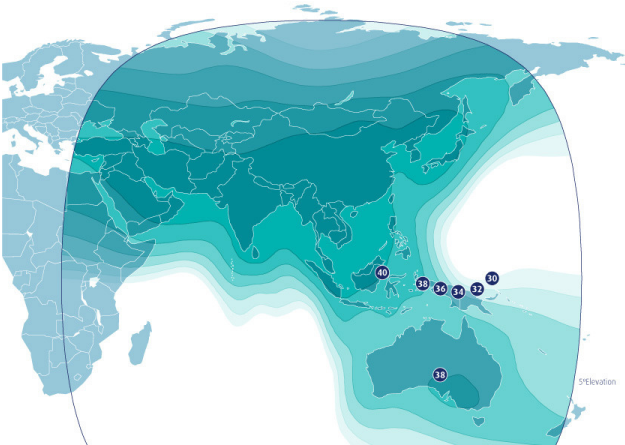

ASIASAT 7

@ 105.5° East -C-Band

Bring your channel to Asia's prime position with access to more viewers than any other satellite in the region!

Reach:

- Asia's most-watched satellite, reaching over 375 million cable subscribers as a premier TV neighbourhood with must-carry channels from all kinds
- 50+ countries covered spanning the Middle East, South Asia, Southeast Asia, China, North Asia, Australia, New Zealand and the Pacific Islands
- Covers almost all cable, IPTV, and DTH headends & major hotel networks in Asia

Globecast offers:

- Very wide pan-Asian C-Band coverage
- Uplink from Globecast's partner Teleport in Hong Kong with access to all of Asia's key cable, IPTV and DTH Pay-TV platforms
- Flexibility for channel distribution in either DVB-S or DVB-S2 format
- Assistance in securing carriage on cable, DTH and IPTV networks in relevant markets

Superior and diverse neighborhood:

- 230+ channels
- Top international channels, with content ranging from news to sports, documentaries, music, entertainment, movies, culture and religion
- All key regional channels from China, India, South Asia, Southeast Asia and North Asia: FOX, Star, Turner International, Bloomberg, Russia Today News, TV 5 Monde, Deutsche Welle, Ahlebait TV, MTA (Muslim Television Ahmadiyya), RFI (Radio France Internationale), etc.