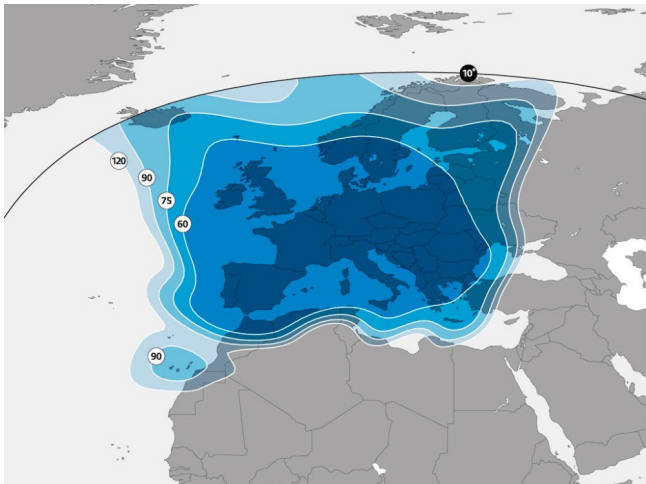

ASTRA 19.2

@ 19.2° East - Ku-Band

A premier location in Europe for major Pay-TV and Free-to-air broadcasters

Reach:

- Powerful coverage of Europe and North Africa across 35 countries
- Reaches 118 million households (45 % of all European TV homes, 50% of European satellite TV homes, 72% of European cable TV homes and 76% of European IPTV homes receive their channels from 19.2°E)
- Astra 19,2° also serves 73 million HDTV homes in Europe (54% of European HD satellite homes, 82% of European HD cable homes, 78% of European HD IPTV homes receive their channels from 19.2°E)
- 13 premium Pay-TV packages

Globecast offers:

- 3 DTH platforms operated from Paris in DVB-S and DVB-S2, broadcasting prime and diverse programs
- Encryption systems compatible with the leading Pay TV packages at 19.2° E in particular CANALSAT, Orange, TNTSAT
- Co-location with 4 satellites at the same orbital position which ensures the best level of security in orbit
- Easy access for your audience, with receiving antennas as small as 60cm

Superior and diverse neighborhood:

- Your key to the home of leading broadcasters, as well as major European DTH and cable operators
- 900 TV amongst which:
 - 617 Pay TV
 - 321 Free-To-Air (34% of all channels)
 - 380 in HD (41% of HD channels on 19.2°E)
 - 9 in UHD