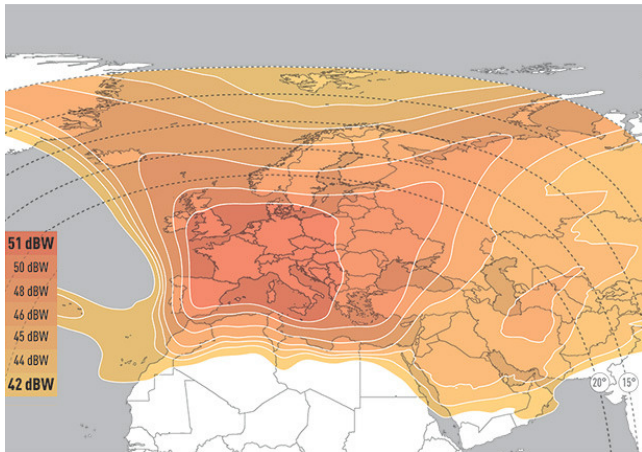

EUTELSAT 9B

@ 9° East - Ku-Band

Gain access to the fastest growing broadcast neighborhood and Globecast's largest HD platform in Europe

Reach:

- 5 million established homes via DTH (1,3M) and cable (3,7M)
- 4 European Pay-TV packages
- EUTELSAT HOT BIRD 13's potential of 138+ million homes @13°E
- 38 countries covered over large Europe and MENA

Globecast offers:

- Powerful coverage over Europe, North Africa and the Middle East with receiving antennas as small as 60cm
- A choice position for HD TV, with a DTH HD DVB-S2 platform, operated from Paris
- Two DTH DVB-S platforms operated from Paris and London broadcasting a variety of major programs
- Content distribution to an increasing number of homes and cable headends
- A valuable location adjacent to EUTELSAT HOT BIRD 13's prime position @ 13°E, for receiving antennas equipped with a dual-feed LNB
- Attractive prices for the development of HD and ethnic channels