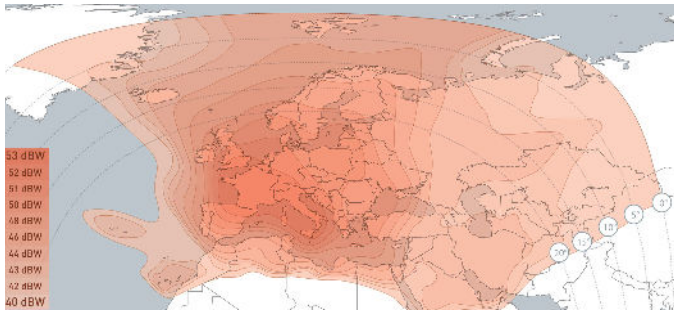

EUTELSAT HOT BIRD

@ 13° East - Ku-Band

The largest broadcast neighborhood in the world, reaching more than 138 million homes in Europe, Northern Africa and the Middle East

Reach:

- Privileged coverage of 38 countries across all of Europe, North Africa and the Middle East
- 138+ million homes in Western and Eastern Europe, North Africa and Middle East
 - 63 million households via cable (45%)
 - 66 million households via DTH/SMATV (48%)
 - 9 million households via IPTV
- Over 2 million hotels rooms
- 13 Pay-TV Packages

Globecast offers:

- Unrivaled expertise as the largest service provider on EUTELSAT HOT BIRD 13 operating 8 DTH platforms, in DVB-S and DVB-S2 from Paris and London with 145+ channels including 9 in HD
- 32% of all Hot Bird's FTA channels with half of all HD FTA channels
- Simulcrypt systems compatible with major European Pay-TV packages
- Ease of access for your audience, with receiving antennas as small as 60cm