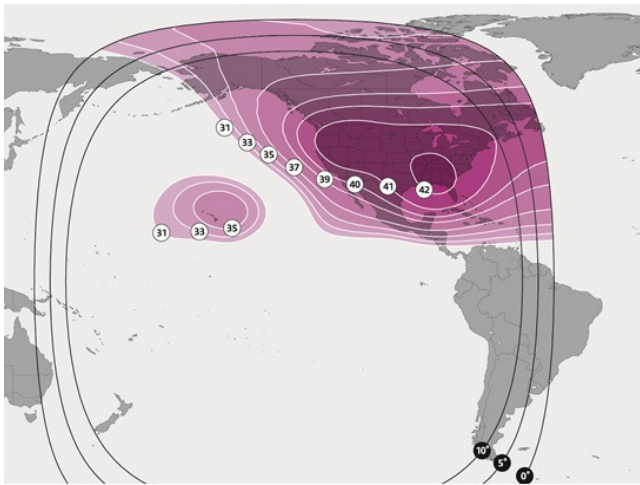

SES-1

@ 101°W - C-Band

A superior High Definition location over North and Central America

Reach:

- Comprehensive coverage of the US, Canada, Mexico and the Caribbean
- Prime location for HD services for Tier 1 cable programmers
- 100% penetrated in all DTH, Cable, DTT, and IPTV platforms in the United States
- Potential reach to every cable, satellite, telco and OTT platform in the US, Canada and Mexico

Superior and diverse neighborhood:

- 250+ channels
- 70+ in HD encrypted or Free-To-Air
- Featuring broad assortment of top tier programming networks as: Lifetime, Viacom, Hallmark, E!, NBC, Discovery, Showtime, Scripps, Univision, MTV, Nick Jr, CNBC, Travel Channel, BBC America, E!, Syfy, Comedy Central, the Movie Channel, QVC