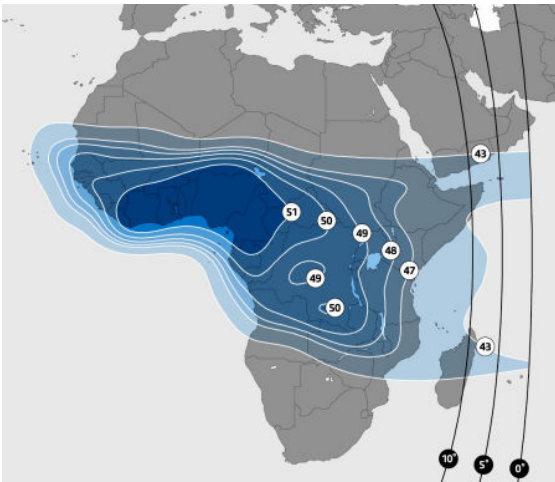

SES-4

@ 22° West - Ku-Band

Access to Western and Central Africa and benefit from Globecast's experience in the booming African market

Reach:

- 20+ countries covered and a potential of 20+ million TV households
- Access to 500+ premium hotels in Western Africa
- Presence of CanalSat Afrique Pay-TV- Package and TNT SAT Africa
- Maximum optimized viewership when bundled with the complementary FTA community on SES-5

Globecast offers:

- A DTH MPEG2 DVB-S platform managed from Paris offering access to CanalSat Africa and TNT SAT Africa communities*
- The chance to increase your audience growth in Africa on this dynamic market at a premium orbital position
- Easy access for your audience, with receiving antennas as small as 65 cm

Superior and diverse neighborhood:

- 230+ radios and channels
- A mix of French international and leading African channels with entertainment, music, news and sports

Customer References:

*Subject to agreement reached between The Pay TV package and the broadcaster