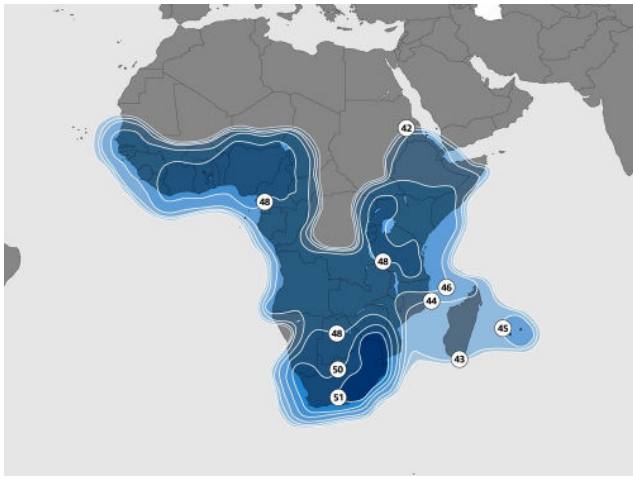

SES-5

@ 5° East - Ku-Band

The most powerful Sub-Saharan satellite in Ku-band – a fast growing neighborhood in a diverse and dynamic emerging TV market!

Reach:

- A potential of 173 million TV households with an estimated 22 million increase until 2021
- About 50 countries covered and a growing demand for TV content by satellite
- Existing and growing Free-to-air, cable, DTT and MMDS audiences
- 19 million pay-TV subscribers
- Home of new Pay-TV packages as Zuku, StarSat and Openview HD
- A growing community of Free-to-Air channels

Globecast offers:

- All means to get your program to SES-5
- One-hop delivery from Europe to the entire Sub-Saharan African region with 2 DTH DVB-S platforms managed from Paris
- Assistance to build your own Pay-TV network or to integrate existing Pay-TV packages*
- Receiving antennas as small as 60cm to 90cm depending on the area
- end to end services to ensure your broadcast

Superior and diverse neighborhood:

- 514+ TV channels with 11 in HD and 102 radios with prime regional, pan-African and international programming
- 3.8 million TV households
- 65 French channels with 12 free
- Diverse content from major broadcasters in multiple languages – everything from news and sports to cultural, educational and religious programming