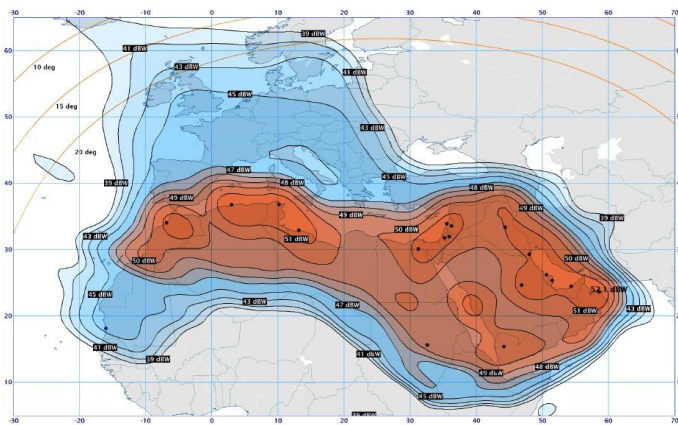

Badr-4 / Badr-6

@ 26° East - Ku-Band

The best way to reach MENA and Western Europe for the Arabic speaking audience

Reach:

- The largest DTH coverage area of the Arabsat fleet
- Direct access to over 170 million viewers Arabic-speaking in MENA and diaspora in West Europe
- Over 100 countries covered, 60% homes across MENA
- Antennas from 40 cm in the most populated areas

Globecast offers:

- Global service including turnaround services, MPEG2 or MPEG4 encoding, Mux, uplink and space capacity
- Permanent Ku-Band transmission
- SD and HD transmission
- Optional service including playout and backhauling solutions (fiber, satellite, IP)

Superior and diverse neighborhood:

- 500+ TV channels, 95+HD and 200+ radio channels
- Numerous prestigious channels: France 24, Russia Today
- Premium thematic and ethnic content on a prime satellite

Customer References: