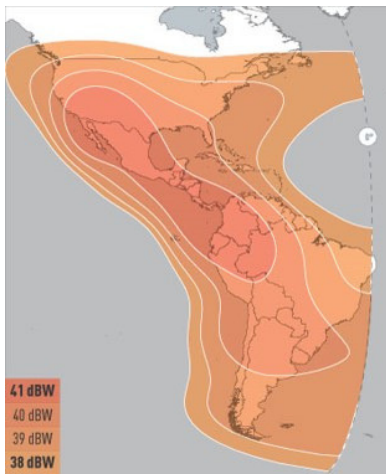

EUTELSAT 117 WEST A

@ 116.8 ° West - C-band, Ku-band

Reaching the utmost performance for the Americas

Reach :

- Hemi-coverage in C-band and high power regional coverage over North and South America
- 14000 antennas installed in C-band.