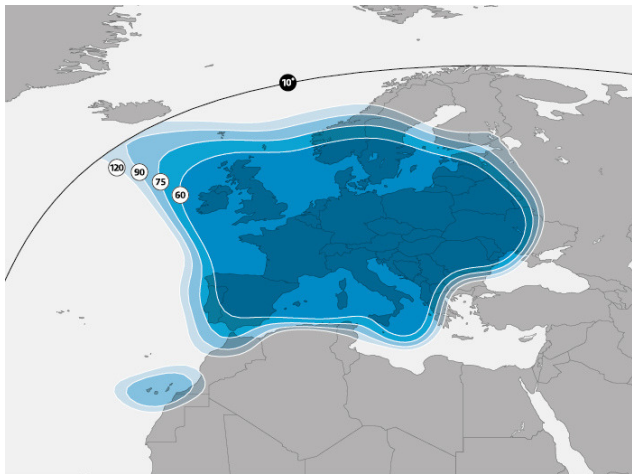

ASTRA 2G

@ 28.2° East - Ku-Band

Are you looking to launch a channel on Sky? Look no further. Globecast is your ideal partner, from consultative services to uplink and capacity!

Reach:

- Potential of 29M TV homes in the UK and Ireland amongst which :
 - 11+ million subscribers with Sky Pay-TV packages
 - 4+ million cable homes
 - 9 million DTT homes
 - 2 million IPTV homes
- Receiving antennas from 60 cm

Globecast offers:

- Uplink and satellite capacity for SD and HD channels accessing the Sky and Freesat platforms
- Co-location with the Astra fleet of satellites, with instant access to 11 million Sky subscribers
- First class technical assistance, account management and tailor-made solutions from central London
- Ofcom licence application assistance and for EPG purchase
- Playout and content management services
- Market experience: Globecast operates several DTH platforms at this orbital position delivering over 70 TV and radio channels

Superior and diverse neighborhood:

- 712+ TV and radio channels via Sky and Freesat DTH Packages
- 366 Free-to-air channels
- 138 HD TV channels

Customer References:

SD references:

HD references: