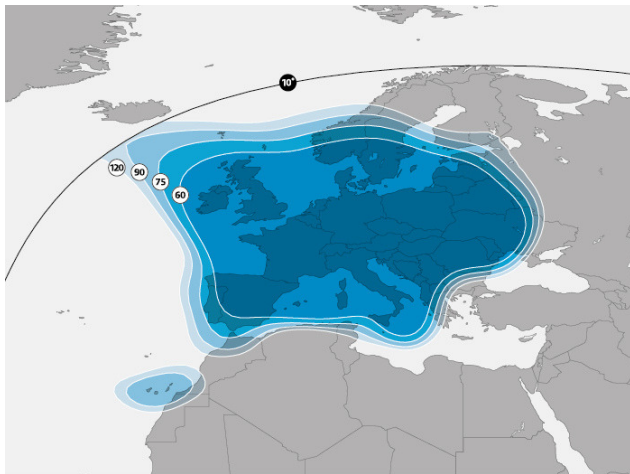

ASTRA 2G

@ 28.2° East - Ku-Band

Are you looking to launch a channel on Sky? Look no further. Globecast is your ideal partner, from consultative services to uplink and capacity!

Reach:

- Potential of 29M TV homes in the UK and Ireland amongst which :
 - 11+ million subscribers with Sky Pay-TV packages
 - 4+ million cable homes
 - 9 million DTT homes
 - 2 million IPTV homes
- Receiving antennas from 60 cm

Globecast offers:

- Uplink and satellite capacity for SD and HD channels accessing the Sky and Freesat platforms
- Co-location with the Astra fleet of satellites, with instant access to 11 million Sky subscribers
- First class technical assistance, account management and tailor-made solutions from central London
- Ofcom licence application assistance and for EPG purchase
- Payout and content management services
- Market experience: Globecast operates several DTH platforms at this orbital position delivering over 70 TV and radio channels

Superior and diverse neighborhood:

- 712+ TV and radio channels via Sky and Freesat DTH Packages
- 366 Free-to-air channels
- 138 HD TV channels

Customer References:

SD references:

HD references: