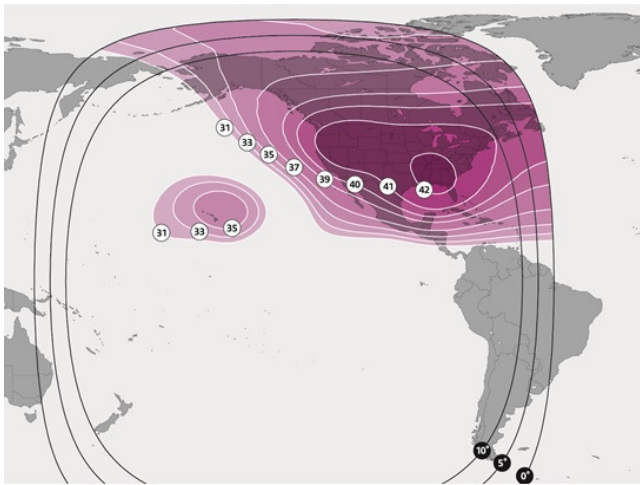

SES-1

@ 101°W - C-Band

A superior High Definition location over North and Central America

Reach:

- Comprehensive coverage of the US, Canada, Mexico and the Caribbean
- Prime location for HD services for Tier 1 cable programmers
- 100% penetrated in all DTH, Cable, DTT, and IPTV platforms in the United States
- Potential reach to every cable, satellite, telco and OTT platform in the US, Canada and Mexico

Superior and diverse neighborhood:

- 158+ channels
- 81 in HD encrypted or Free-To-Air
- Featuring broad assortment of top tier programming networks as: Lifetime, Viacom, Hallmark, E!, NBC, Discovery, Showtime, Scripps, Univision, MTV, Nick Jr, CNBC, Travel Channel, BBC America, E!, Syfy, Comedy Central, the Movie Channel, QVC