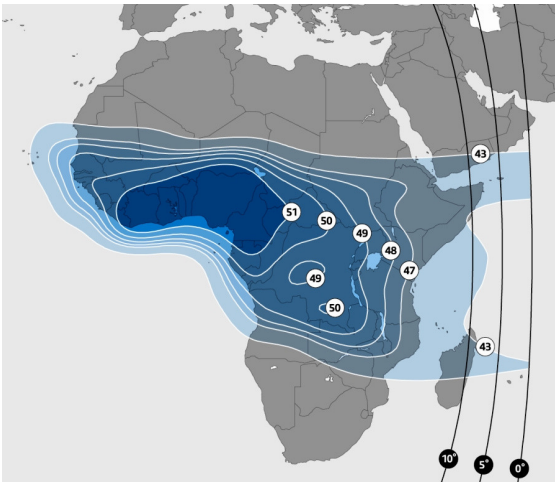

SES-4

@ 22° West - Ku-Band

Access to Western and Central Africa and benefit from Globecast's experience in the booming African market

Reach:

- 20+ countries covered
- Serves over 4 million satellite and cable homes in Africa
- Access to 500+ premium hotels in Western Africa
- 197 Channels on West Africa KU Band, 156 channels on Canal+ (Evasion) and 41 channels on TNT Sat Africa
- Presence of CanalSat Afrique Pay-TV- Package and TNT SAT Africa
- Maximum optimized viewership when bundled with the complementary FTA community on SES-5

Globecast offers:

- A DTH MPEG2 DVB-S platform managed from Paris offering access to CanalSat Africa and TNT SAT Africa communities*
- The chance to increase your audience growth in Africa on this dynamic market at a premium orbital position
- Easy access for your audience, with receiving antennas from 65 to 120 cm

Superior and diverse neighborhood:

- 246 TV channels
- A mix of French international and leading African channels with entertainment, music, news and sports

Customer References:

*Subject to agreement reached between The Pay TV package and the broadcaster