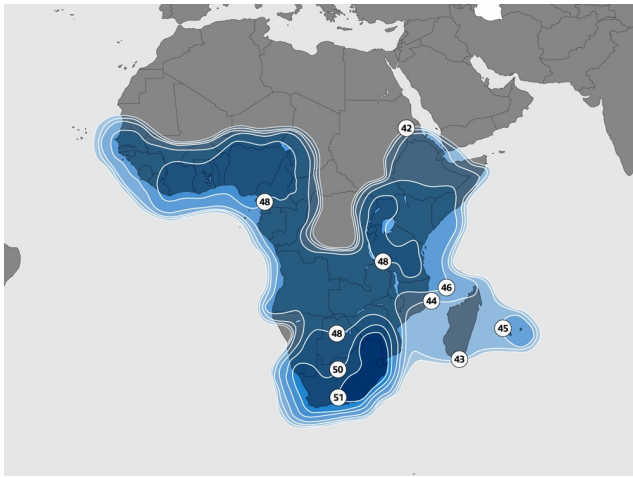

## @ 5° East - Ku-Band

The most powerful Sub-Saharan satellite in Ku-band – a fast growing neighborhood in a diverse and dynamic emerging TV market!

### Reach:

- A potential of 173 million TV households with an estimated 22 million increase until 2021
- About 50 countries covered and a growing demand for TV content by satellite
- Existing and growing Free-to-air, cable, DTT and MMDS audiences
- 19 million pay-TV subscribers
- Home of new Pay-TV packages as Zuku, StarSat and Openview HD
- A growing community of Free-to-Air channels

### Superior and diverse neighborhood:

- 491 TV channels with 11 in HD and 102 radios with prime regional, pan-African and international programming
- 3.8 million DTH + 11,4 million DTT households
- 93 French channels with 24 free
- Diverse content from major broadcasters in multiple languages – everything from news and sports to cultural, educational and religious programming