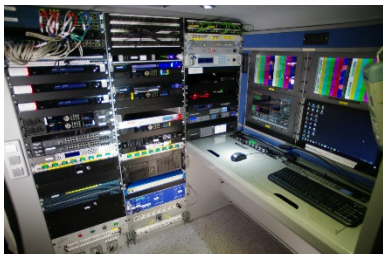

Antenna, Transmission & RF system

- Antenna diamant Era 1500 simple offset (diag : 1.5m)
- Ku Uplink frequency range: 13.75 – 14.5 GHz
- Ku Downlink frequency range: 10.7 – 12.75 GHz on both polarizations
- Rx Gain: 43 dBi (11.7 GHz)
- 2 Ku SSPB amplifiers 250W
- Max operational EIRP: 66 dBW
- Satellite receiving antenna of 60 cm
- Antenna and TNT receiver

Encoders/Modulators & IRD

- 7 SD/HD encoders, MPEG2/MPEG4, 4.2.0/4.2.2, 8/10bits
- 4 DVB-S/DVB-S2 IRD, SD/HD, MPEG2/MPEG4, 4.2.0/4.2.2, 8/10 bits
- 2 satellite modems DVB-S/S2/S2X – NS3/NS4
- 1 DVBS/S2/S2X modulator
- 1 DVB-S/DVB-S2/ S2-X modulator
- 2 ASI signal multiplexers
- 1 protected router for IPTS transmission feed by terrestrial network

Monitoring

- 3 x 17" SD, HD, 3G monitors
- 2 SD, HD, 3G squad
- 1 multiviewer 16 inputs SD, HD, 3G
- audio and video SD, HD signal monitoring with Dolby integrated decoder
- Analog, AES and embedded audio monitoring
- 4 ASI feed analyzer or generators
- Spectrum analyzer

Communication & Connectivity

- Comms system with SIM card
- VoIP Clearcom IQ system over IP network, 4G or public Internet