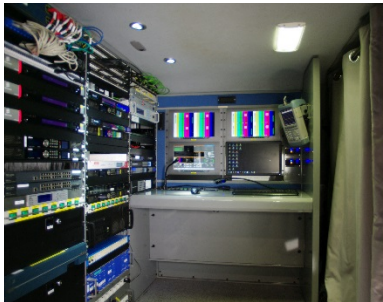

Vehicle & Power supply

- Volkswagen Crafter – 3.5 T (5.90 x 2 x 3.10).
- Rack air conditioning system (operating area and technical racks)
- External power: 220V single phase 50Hz 6KVA with 1 isolation transformer (P17 32A CEE)
- Internal power supply provided by a generator 220 v single phase 50 Hz 7 KVA operated by the power take-off of the vehicle
- Fully backed-up power supply with 2 separate UPS (Victron Phonix Multi Plus systems)

Signal Processing & Routing

- SD/HD, 3G and ASI 40x40 video switching matrix
- Up/down, down/up converter
- Standards converter
- SD, HD, AES audio and embedded signal generator